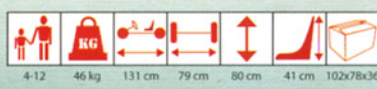

BERG Sky-Rise F
Art.nr. 28.20.01

Explanation of symbols

Age

Weight (kg)

Length (cm)

Width (cm)

Height (cm)

Seat height (cm)